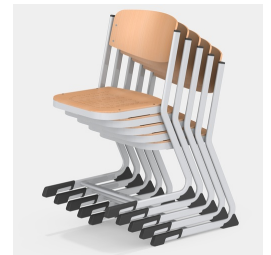

# WOODMARK C-SHAPE SLED BASE CHAIR

Optionally with row connection

Stable and solid C-shape frame

No disturbance of the chair legs when getting in and out of the chair

Seat and back melamine coated: scratch, break and impact resistant; flame retardant

Stackable up to 5 chairs (size 2-6)

Stackable up to 3 chairs (size 7)