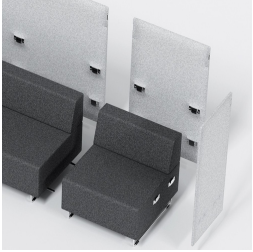

DOMINO PRIVACY SIDE PANEL

PRODUCT-DETAIL.MODEL-9385.072

STANDARD VERSION

Frame construction filled with passive foam. Can be combined with matching elements of the DOMINO series. Total height mounted: 137 cm.

BENEFITS/SPECIALS

Tool-free assembly due to pre-assembled, hook-in connecting elements

Optimum barrier against noise on both sides

Durable due to high quality workmanship

Creates small retreats and islands of rest for seating elements