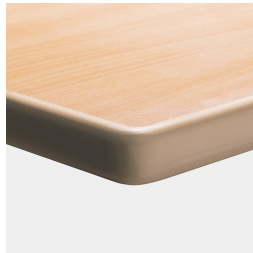

With satchel hook on the right.

OPTIONS

- Tabletop with ASSODUR® edge
- Table top HPL glued
- Table top glued with solid wood edge glue-in crowned
- Table top WOODMARK, 21.5 mm
- Table top compact board 12 mm
- Table top Multiplex, 20 mm
- Felt floor protectors
- Glossy, galvanized book basket
- Book basket, zinc plated
- Chair suspension C-shape chairs
- Chair suspension
- Chair suspension FLEX GF 5-7 3D rocker
- Chair suspension FLEX GF 3-5 3D rocker
- Metal book basket A3
- Metal book basket A4
- 1 pair of rails for Tidy Box
- Tidy Box including rails
- Plastic box A3 including rails

SCHOOL TABLE HEIGHT ADJUSTABLE, SINGLE SEAT (75X65 CM)

PRODUCT-DETAIL.MODEL-7760

SIZES

SIZE	2-5	5-7
TABLE WIDTH	70 cm	70 cm
TABLE HEIGHT	70-88 cm	82-90 cm
TABLE DEPTH	70 cm	70 cm
STACKABILITY	-	-
NUMBER OF SEATS	1	1
WEIGHT	7 kg	7.1 kg

BENEFITS/SPECIALS

Melamine coated table top with robust plastic edge

Optional melamine coated table top with ASSODUR® edge

Optional compact board as table top

Optional table top multiplex melamine coated

Optional melamine coated table top with solid wood edge