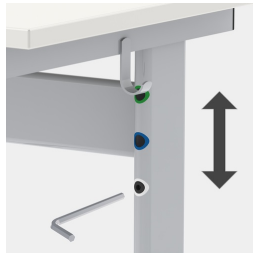

Note: Table height specifications refer to a tabletop thickness of 25 mm.

C-shape frame height adjustable, side parts oval tube: 50/30/2 mm and 100/25/2 mm. Crosspiece flat oval tube: 100/20/1.5 mm, welded in as fascia. Frame epoxy coated, with floor protectors with step protection. Height adjustment by lockable snap lock.

BENEFITS/SPECIALS

Melamine coated table top with robust plastic edge

Optional melamine coated table top with ASSODUR® edge

Optional compact board as table top

Optional table top multiplex melamine coated

Optional melamine coated table top with solid wood edge

Optional WOODMARK table top in shatterproof quality

Height adjustable by means of lockable snap fastener

Includes one satchel hook per seat

Floor protectors with integrated step protection

Due to C-shape no disturbance of the table legs when getting in and out of the table