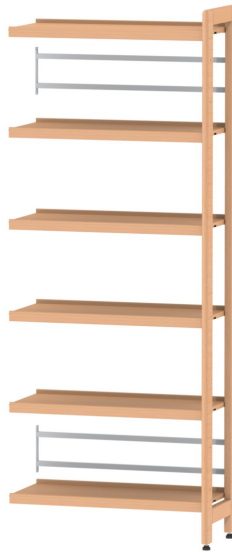

WOOD BOOKCASE, ADD-ON SHELF PRODUCT-DETAIL.MODEL-6225

STANDARD VERSION

Freestanding wood shelving unit, grid size 80 cm. Solid beech frame, half-round shelves: 60/30 mm, natural varnished beech. 34 cm deep shelves with grooved guide rails for sliding bookends.

OPTIONS

- Decoration group 2
- End bracket (6220010)
- Labeling strip (0653)
- Label holder (0652)
- Shelf w. guide groove (0638)
- Sliding bookend (0992)
- Magazine shelf (0644)

STANDARD

FEMB level:2017 (Level 3)

TECHNICAL SPECIFICATIONS

FOLDER HEIGHT	5
WIDTH	110 cm
TOTAL HEIGHT	203 cm
DEPTH	34 cm
NO. OF ADJUSTABLE SHELVES	6
WEIGHT	26 kg

Our range of materials and colors can be found in the A2S material overview.

Simple adjustment of the shelves through a row of holes

Solid beech wood from sustainable forestry with water-based varnish

Painted with environmentally friendly water-based paint.