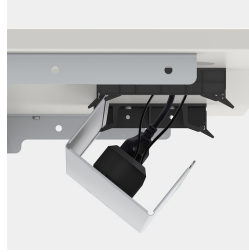

Hand switch for height adjustment optionally mounted on the left or right.

Table top shape: rectangular

OPTIONS

- Table top finishes price group 2
- Table top HPL glued
- Cable opening, Ø 80 mm
- 0905 Multimedia socket, Ø 80 mm
- 0187 Multimedia bar
- Cable opening, Ø 90 mm
- CPU holder
- Cable slack
- Table frame black
- Table frame white
- Manual switch with memory function
- Brush on trailing edge

PRODUCT-DETAIL.MODEL-5580.128

BENEFITS/SPECIALS

Melamine coated table top with robust plastic edge

Manual switch with up and down function or optional memory function

Concealed cable management through foldable cable tray

Floor protectors with level compensation for easy leveling of uneven floors

Collision protection minimizes the risk of damage when moving up and down

Matching accessories: Front cover model 2050.122

Infinitely and quietly height adjustable in the range 62-127 cm