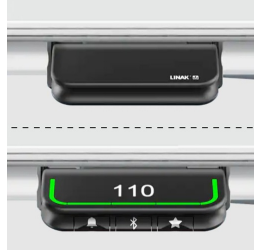

Hand switch for height adjustment optionally mounted on the left or right.

Table top shape: rectangular

OPTIONS

- Table top finishes price group 2
- Table top HPL glued
- Cable opening, Ø 80 mm
- 0905 Multimedia socket, Ø 80 mm
- 0187 Multimedia bar
- Cable opening, Ø 90 mm
- CPU holder
- Cable slack
- Table frame black
- Table frame white
- Manual switch with memory function
- Brush on trailing edge

CONFIGURATION

- Finishes | Finishes Price group 1, Finishes Price group 2

STANDARD

GS-zertifiziert gem. EK5/AK3 13-01

SIZES

TABLE WIDTH	120 cm
TABLE HEIGHT	127-12 cm
TABLE DEPTH	80 cm
STACKABILITY	-
NUMBER OF SEATS	1
WEIGHT	42 kg

PRODUCT-DETAIL.MODEL-5580.128

BENEFITS/SPECIALS

Melamine coated table top with robust plastic edge

Manual switch with up and down function or optional memory function

Concealed cable management through foldable cable tray