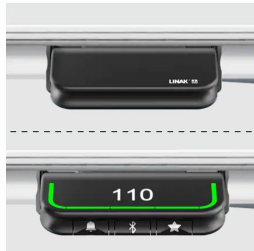

## BENEFITS/SPECIALS

Melamine coated table top with robust plastic edge

Manual switch with up and down function or optional memory function

Concealed cable management through foldable cable tray

Floor protectors with level compensation for easy leveling of uneven floors

Collision protection minimizes the risk of damage when moving up and down

Matching accessories: Front cover model 2050.122

Infinitely and quietly height adjustable in the range 62-127 cm