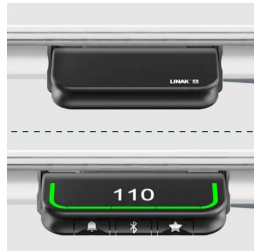

OFFICE DESK, ELECTRICALLY HEIGHT ADJUSTABLE (120X90 CM)

PRODUCT-DETAIL.MODEL-5580.129

STANDARD VERSION

Tabletop, 3-layer chipboard (E1), melamine coated, highly abrasion-resistant, with 3 mm plastic edge, thickness: 25 mm.

Hand switch for height adjustment optionally mounted on the left or right.

Table top shape: rectangular

OPTIONS

- Table top finishes price group 2
- Table top HPL glued
- Cable opening, Ø 80 mm
- 0905 Multimedia socket, Ø 80 mm
- 0187 Multimedia bar
- Cable opening, Ø 90 mm
- CPU holder
- Cable slack
- Table frame black
- Table frame white
- Manual switch with memory function
- Brush on trailing edge

CONFIGURATION

- Finishes | Finishes Price group 1, Finishes Price group 2

STANDARD

GS-zertifiziert gem. EK5/AK3 13-01

SIZES

TABLE WIDTH	120 cm
TABLE HEIGHT	127-129 cm
TABLE DEPTH	90 cm
STACKABILITY	-
NUMBER OF SEATS	1
WEIGHT	44 kg

PRODUCT-DETAIL.MODEL-5580.129

BENEFITS/SPECIALS

Melamine coated table top with robust plastic edge

Manual switch with up and down function or optional memory function

Concealed cable management through foldable cable tray