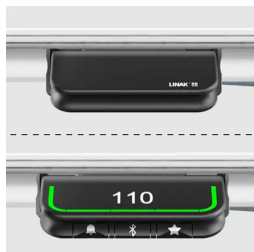

Hand switch for height adjustment optionally mounted on the left or right.

Table top shape: rectangular

OPTIONS

- Table top finishes price group 2
- Table top HPL glued
- Cable opening, Ø 80 mm
- 0905 Multimedia socket, Ø 80 mm
- 0187 Multimedia bar
- Cable opening, Ø 90 mm
- CPU holder
- Cable slack
- Table frame black
- Table frame white
- Manual switch with memory function
- Brush on trailing edge

CONFIGURATION

- Finishes | Finishes Price group 1, Finishes Price group 2

STANDARD

GS-zertifiziert gem. EK5/AK3 13-01

SIZES

TABLE WIDTH	140 cm
TABLE HEIGHT	117-112 cm
TABLE DEPTH	80 cm
STACKABILITY	-
NUMBER OF SEATS	1
WEIGHT	08 kg

PRODUCT-DETAIL.MODEL-5580.148

BENEFITS/SPECIALS

Melamine coated table top with robust plastic edge

Manual switch with up and down function or optional memory function

Concealed cable management through foldable cable tray