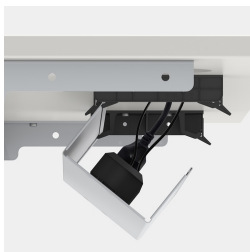

Hand switch for height adjustment optionally mounted on the left or right.

Table top shape: rectangular

OPTIONS

- Table top finishes price group 2
- Table top HPL glued
- Cable opening, Ø 80 mm
- 0905 Multimedia socket, Ø 80 mm
- 0187 Multimedia bar
- Cable opening, Ø 90 mm
- CPU holder
- Cable slack
- Table frame black
- Table frame white
- Manual switch with memory function
- Brush on trailing edge

PRODUCT-DETAIL.MODEL-5580.148

BENEFITS/SPECIALS

Melamine coated table top with robust plastic edge

Manual switch with up and down function or optional memory function

Concealed cable management through foldable cable tray

Floor protectors with level compensation for easy leveling of uneven floors

Collision protection minimizes the risk of damage when moving up and down

Matching accessories: front panel model 2050.142

Infinitely and quietly height adjustable in the range 62-127 cm