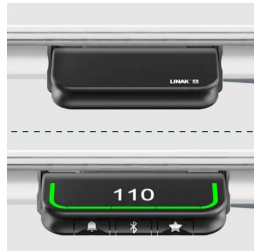

# OFFICE DESK, ELECTRICALLY HEIGHT ADJUSTABLE (140X90 CM)

PRODUCT-DETAIL.MODEL-5580.149

## BENEFITS/SPECIALS

Melamine coated table top with robust plastic edge

Manual switch with up and down function or optional memory function

Concealed cable management through foldable cable tray

Floor protectors with level compensation for easy leveling of uneven floors

Collision protection minimizes the risk of damage when moving up and down

Matching accessories: front panel model 2050.142

Infinitely and quietly height adjustable in the range 62-127 cm