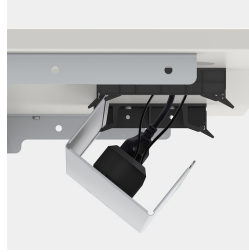

## BENEFITS/SPECIALS

Melamine coated table top with robust plastic edge

Manual switch with up and down function or optional memory function

Concealed cable management through foldable cable tray

Floor protectors with level compensation for easy leveling of uneven floors

Collision protection minimizes the risk of damage when moving up and down

Matching accessories: front panel model 2050.162

Infinitely and quietly height adjustable in the range 62-127 cm