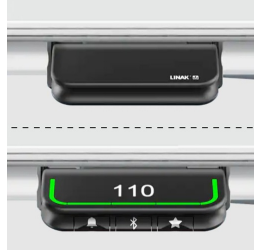

## BENEFITS/SPECIALS

Melamine coated table top with robust plastic edge

Manual switch with up and down function or optional memory function

Concealed cable management through foldable cable tray

Floor protectors with level compensation for easy leveling of uneven floors