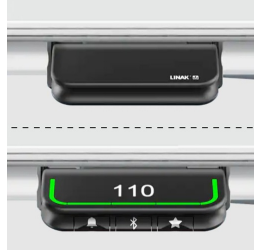

Hand switch for height adjustment optionally mounted on the left or right.

Table top shape: rectangular

OPTIONS

- Table top finishes price group 2
- Table top HPL glued
- Cable opening, Ø 80 mm
- 0905 Multimedia socket, Ø 80 mm
- 0187 Multimedia bar
- Cable opening, Ø 90 mm
- CPU holder
- Cable slack
- Table frame black
- Table frame white
- Manual switch with memory function
- Brush on trailing edge

CONFIGURATION

- Finishes | Finishes Price group 1, Finishes Price group 2

STANDARD

GS-zertifiziert gem. EK5/AK3 13-01

SIZES

TABLE WIDTH	160 cm
TABLE HEIGHT	127-12 cm
TABLE DEPTH	80 cm
STACKABILITY	-
NUMBER OF SEATS	1
WEIGHT	28 kg

PRODUCT-DETAIL.MODEL-5580.168

BENEFITS/SPECIALS

Melamine coated table top with robust plastic edge

Manual switch with up and down function or optional memory function

Concealed cable management through foldable cable tray