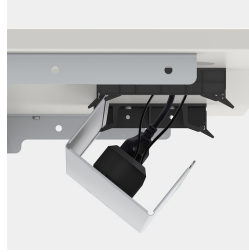

Hand switch for height adjustment optionally mounted on the left or right.

Table top shape: rectangular

OPTIONS

- Table top finishes price group 2
- Table top HPL glued
- Cable opening, Ø 80 mm
- 0905 Multimedia socket, Ø 80 mm
- 0187 Multimedia bar
- Cable opening, Ø 90 mm
- CPU holder
- Cable slack
- Table frame black
- Table frame white
- Manual switch with memory function
- Brush on trailing edge

PRODUCT-DETAIL.MODEL-5580.168

BENEFITS/SPECIALS

Melamine coated table top with robust plastic edge

Manual switch with up and down function or optional memory function

Concealed cable management through foldable cable tray

Floor protectors with level compensation for easy leveling of uneven floors

Collision protection minimizes the risk of damage when moving up and down

Matching accessories: front panel model 2050.162

Infinitely and quietly height adjustable in the range 62-127 cm