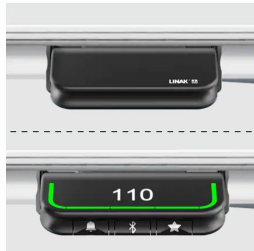

OFFICE DESK, ELECTRICALLY HEIGHT ADJUSTABLE (160X90 CM)

PRODUCT-DETAIL.MODEL-5580.169

STANDARD VERSION

Tabletop, 3-layer chipboard (E1), melamine coated, highly abrasion-resistant, with 3 mm plastic edge, thickness: 25 mm.

Hand switch for height adjustment optionally mounted on the left or right.

Table top shape: rectangular

OPTIONS

- Table top finishes price group 2
- Table top HPL glued
- Cable opening, Ø 80 mm
- 0905 Multimedia socket, Ø 80 mm
- 0187 Multimedia bar
- Cable opening, Ø 90 mm
- CPU holder
- Cable slack
- Table frame black
- Table frame white
- Manual switch with memory function
- Brush on trailing edge

CONFIGURATION

- Finishes | Finishes Price group 1, Finishes Price group 2

STANDARD

GS-zertifiziert gem. EK5/AK3 13-01

SIZES

TABLE WIDTH	160 cm
TABLE HEIGHT	127-121 cm
TABLE DEPTH	90 cm
STACKABILITY	-
NUMBER OF SEATS	1
WEIGHT	12 kg

PRODUCT-DETAIL.MODEL-5580.169

BENEFITS/SPECIALS

Melamine coated table top with robust plastic edge

Manual switch with up and down function or optional memory function

Concealed cable management through foldable cable tray