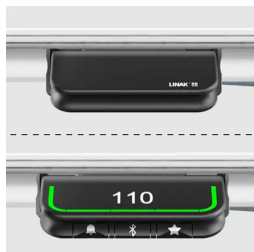

OFFICE DESK, ELECTRICALLY HEIGHT ADJUSTABLE (160X90 CM)

PRODUCT-DETAIL.MODEL-5580.169

STANDARD VERSION

Tabletop, 3-layer chipboard (E1), melamine coated, highly abrasion-resistant, with 3 mm plastic edge, thickness: 25 mm.

Hand switch for height adjustment optionally mounted on the left or right.

Table top shape: rectangular

OPTIONS

- Table top finishes price group 2
- Table top HPL glued
- Cable opening, Ø 80 mm
- 0905 Multimedia socket, Ø 80 mm
- 0187 Multimedia bar
- Cable opening, Ø 90 mm
- CPU holder
- Cable slack
- Table frame black
- Table frame white
- Manual switch with memory function
- Brush on trailing edge

CONFIGURATION

- Finishes | Finishes Price group 1, Finishes Price group 2

STANDARD

GS-zertifiziert gem. EK5/AK3 13-01

SIZES

TABLE WIDTH	160 cm
TABLE HEIGHT	127-121 cm
TABLE DEPTH	90 cm
STACKABILITY	-
NUMBER OF SEATS	1
WEIGHT	12 kg

PRODUCT-DETAIL.MODEL-5580.169

BENEFITS/SPECIALS

Melamine coated table top with robust plastic edge

Manual switch with up and down function or optional memory function

Concealed cable management through foldable cable tray