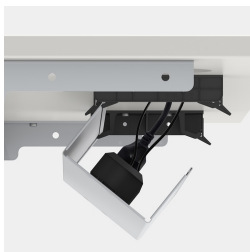

Hand switch for height adjustment optionally mounted on the left or right.

Table top shape: rectangular

OPTIONS

- Table top finishes price group 2
- Table top HPL glued
- Cable opening, Ø 80 mm
- 0905 Multimedia socket, Ø 80 mm
- 0187 Multimedia bar
- Cable opening, Ø 90 mm
- CPU holder
- Cable slack
- Table frame black
- Table frame white
- Manual switch with memory function
- Brush on trailing edge

PRODUCT-DETAIL.MODEL-5580.169

BENEFITS/SPECIALS

Melamine coated table top with robust plastic edge

Manual switch with up and down function or optional memory function

Concealed cable management through foldable cable tray

Floor protectors with level compensation for easy leveling of uneven floors

Collision protection minimizes the risk of damage when moving up and down

Matching accessories: front panel model 2050.162

Infinitely and quietly height adjustable in the range 62-127 cm