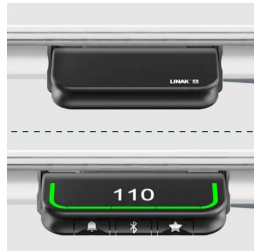

Hand switch for height adjustment optionally mounted on the left or right.

Table top shape: rectangular

OPTIONS

- Table top finishes price group 2
- Table top HPL glued
- Cable opening, Ø 80 mm
- 0905 Multimedia socket, Ø 80 mm
- 0187 Multimedia bar
- Cable opening, Ø 90 mm
- CPU holder
- Cable slack
- Table frame black
- Table frame white
- Manual switch with memory function
- Brush on trailing edge

CONFIGURATION

- Finishes | Finishes Price group 1, Finishes Price group 2

STANDARD

GS-zertifiziert gem. EK5/AK3 13-01

SIZES

TABLE WIDTH	180 cm
TABLE HEIGHT	127-12 cm
TABLE DEPTH	80 cm
STACKABILITY	-
NUMBER OF SEATS	1
WEIGHT	27 kg

PRODUCT-DETAIL.MODEL-5580.188

BENEFITS/SPECIALS

Melamine coated table top with robust plastic edge

Manual switch with up and down function or optional memory function

Concealed cable management through foldable cable tray