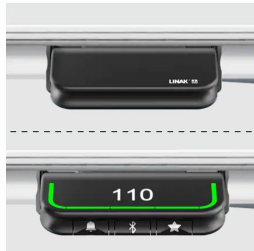

OFFICE DESK, ELECTRICALLY HEIGHT ADJUSTABLE (180X90 CM)

PRODUCT-DETAIL.MODEL-5580.189

STANDARD VERSION

Tabletop, 3-layer chipboard (E1), melamine coated, highly abrasion-resistant, with 3 mm plastic edge, thickness: 25 mm.

Hand switch for height adjustment optionally mounted on the left or right.

Table top shape: rectangular

OPTIONS

- Table top finishes price group 2
- Table top HPL glued
- Cable opening, Ø 80 mm
- 0905 Multimedia socket, Ø 80 mm
- 0187 Multimedia bar
- Cable opening, Ø 90 mm
- CPU holder
- Cable slack
- Table frame black
- Table frame white
- Manual switch with memory function
- Brush on trailing edge

CONFIGURATION

- Finishes | Finishes Price group 1, Finishes Price group 2

STANDARD

GS-zertifiziert gem. EK5/AK3 13-01

SIZES

TABLE WIDTH	180 cm
TABLE HEIGHT	127-12 cm
TABLE DEPTH	90 cm
STACKABILITY	-
NUMBER OF SEATS	1
WEIGHT	18 kg

PRODUCT-DETAIL.MODEL-5580.189

BENEFITS/SPECIALS

Melamine coated table top with robust plastic edge

Manual switch with up and down function or optional memory function

Concealed cable management through foldable cable tray