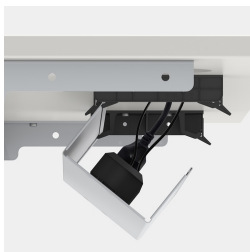

Hand switch for height adjustment optionally mounted on the left or right.

Table top shape: rectangular

OPTIONS

- Table top finishes price group 2
- Table top HPL glued
- Cable opening, Ø 80 mm
- 0905 Multimedia socket, Ø 80 mm
- 0187 Multimedia bar
- Cable opening, Ø 90 mm
- CPU holder
- Cable slack
- Table frame black
- Table frame white
- Manual switch with memory function
- Brush on trailing edge

PRODUCT-DETAIL.MODEL-5580.208

BENEFITS/SPECIALS

Melamine coated table top with robust plastic edge

Manual switch with up and down function or optional memory function

Concealed cable management through foldable cable tray

Floor protectors with level compensation for easy leveling of uneven floors

Collision protection minimizes the risk of damage when moving up and down

Matching accessories: front panel model 2050.202

Infinitely and quietly height adjustable in the range 62-127 cm