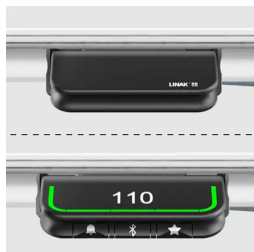

Hand switch for height adjustment optionally mounted on the left or right.

Table top shape: rectangular

OPTIONS

- Table top finishes price group 2
- Table top HPL glued
- Cable opening, Ø 80 mm
- 0905 Multimedia socket, Ø 80 mm
- 0187 Multimedia bar
- Cable opening, Ø 90 mm
- CPU holder
- Cable slack
- Table frame black
- Table frame white
- Manual switch with memory function
- Brush on trailing edge

CONFIGURATION

- Finishes | Finishes Price group 1, Finishes Price group 2

STANDARD

GS-zertifiziert gem. EK5/AK3 13-01

SIZES

TABLE WIDTH	200 cm
TABLE HEIGHT	127-121 cm
TABLE DEPTH	80 cm
STACKABILITY	-
NUMBER OF SEATS	1
WEIGHT	88 kg

PRODUCT-DETAIL.MODEL-5580.208

BENEFITS/SPECIALS

Melamine coated table top with robust plastic edge

Manual switch with up and down function or optional memory function

Concealed cable management through foldable cable tray