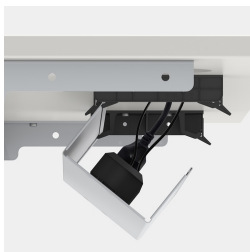

## BENEFITS/SPECIALS

Melamine coated table top with robust plastic edge

Manual switch with up and down function or optional memory function

Concealed cable management through foldable cable tray

Floor protectors with level compensation for easy leveling of uneven floors

Collision protection minimizes the risk of damage when moving up and down

Matching accessories: front panel model 2050.202

Infinitely and quietly height adjustable in the range 62-127 cm