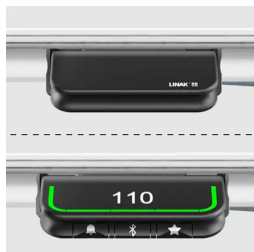

# OFFICE DESK, ELECTRICALLY HEIGHT ADJUSTABLE (200X80 CM)

PRODUCT-DETAIL.MODEL-5580.208

## BENEFITS/SPECIALS

Melamine coated table top with robust plastic edge

Manual switch with up and down function or optional memory function

Concealed cable management through foldable cable tray

Floor protectors with level compensation for easy leveling of uneven floors

Collision protection minimizes the risk of damage when moving up and down

Matching accessories: front panel model 2050.202

Infinitely and quietly height adjustable in the range 62-127 cm