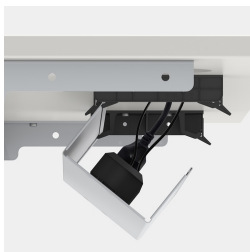

Hand switch for height adjustment optionally mounted on the left or right.

Table top shape: rectangular

OPTIONS

- Table top finishes price group 2
- Table top HPL glued
- Cable opening, Ø 80 mm
- 0905 Multimedia socket, Ø 80 mm
- 0187 Multimedia bar
- Cable opening, Ø 90 mm
- CPU holder
- Cable slack
- Table frame black
- Table frame white
- Manual switch with memory function
- Brush on trailing edge

PRODUCT-DETAIL.MODEL-5580.209

BENEFITS/SPECIALS

Melamine coated table top with robust plastic edge

Manual switch with up and down function or optional memory function

Concealed cable management through foldable cable tray

Floor protectors with level compensation for easy leveling of uneven floors

Collision protection minimizes the risk of damage when moving up and down

Matching accessories: front panel model 2050.202

Infinitely and quietly height adjustable in the range 62-127 cm