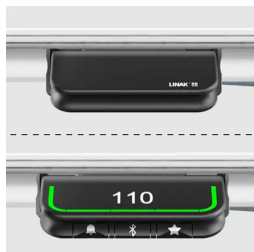

Hand switch for height adjustment optionally mounted on the left or right.

Table top shape: rectangular

OPTIONS

- Table top finishes price group 2
- Table top HPL glued
- Cable opening, Ø 80 mm
- 0905 Multimedia socket, Ø 80 mm
- 0187 Multimedia bar
- Cable opening, Ø 90 mm
- CPU holder
- Cable slack
- Table frame black
- Table frame white
- Manual switch with memory function
- Brush on trailing edge

CONFIGURATION

- Finishes | Finishes Price group 1, Finishes Price group 2

STANDARD

GS-zertifiziert gem. EK5/AK3 13-01

SIZES

TABLE WIDTH	200 cm
TABLE HEIGHT	127-121 cm
TABLE DEPTH	90 cm
STACKABILITY	-
NUMBER OF SEATS	1
WEIGHT	97 kg

PRODUCT-DETAIL.MODEL-5580.209

BENEFITS/SPECIALS

Melamine coated table top with robust plastic edge

Manual switch with up and down function or optional memory function

Concealed cable management through foldable cable tray