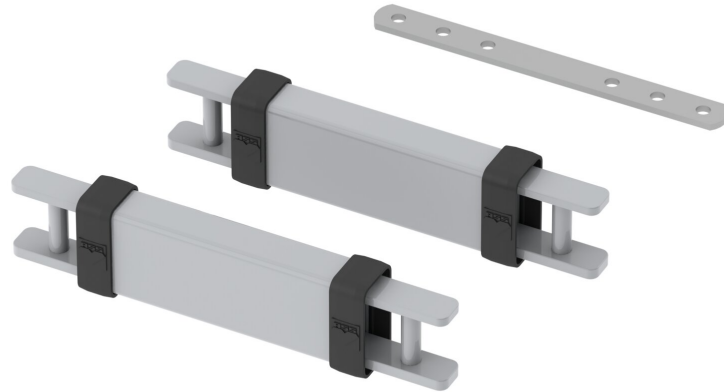

FITTINGS SET FOR CONNECTING LINEAR PRODUCT-DETAIL.MODEL-2045.003

STANDARD VERSION

valid for complete 2000 series

BENEFITS/SPECIALS

Can be retrofitted at any time

Our range of materials and colors can be found in the A2S material overview.