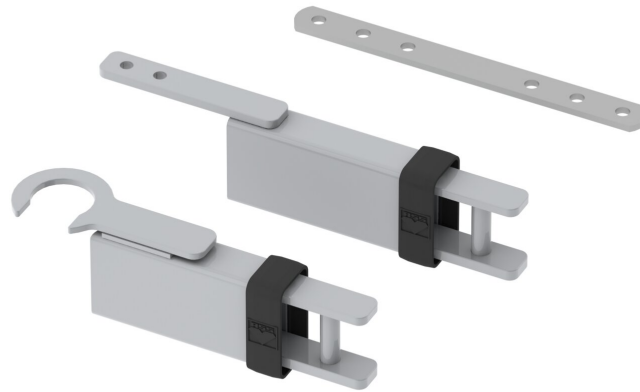

# FITTING SET FOR CONNECTING THE 90° TABLES

## PRODUCT-DETAIL.MODEL-2045.004