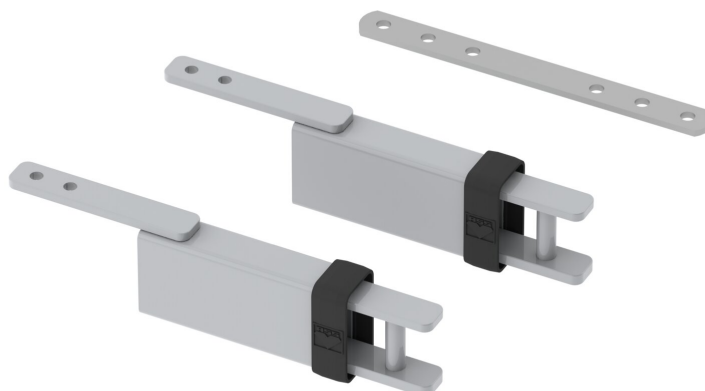

FITTING SET FOR CONNECTING TK 90°. PRODUCT-DETAIL.MODEL-2045.005

STANDARD VERSION

valid for complete 2000 series

BENEFITS/SPECIALS

Can be retrofitted at any time

Our range of materials and colors can be found in the A2S material overview.