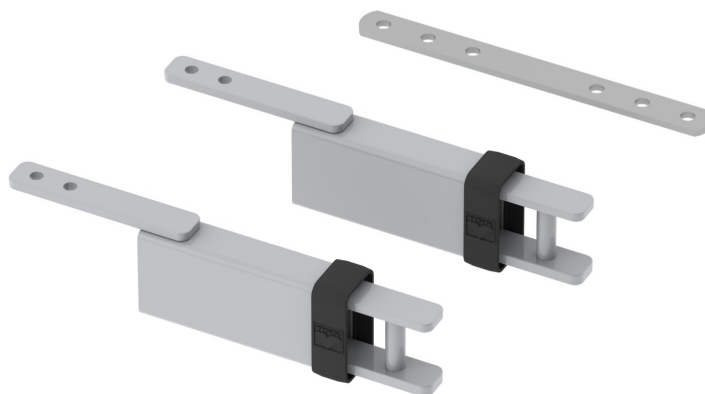

FITTING SET FOR CONNECTING TK 90°. PRODUCT-DETAIL.MODEL-2045.005

STANDARD VERSION

valid for complete 2000 series