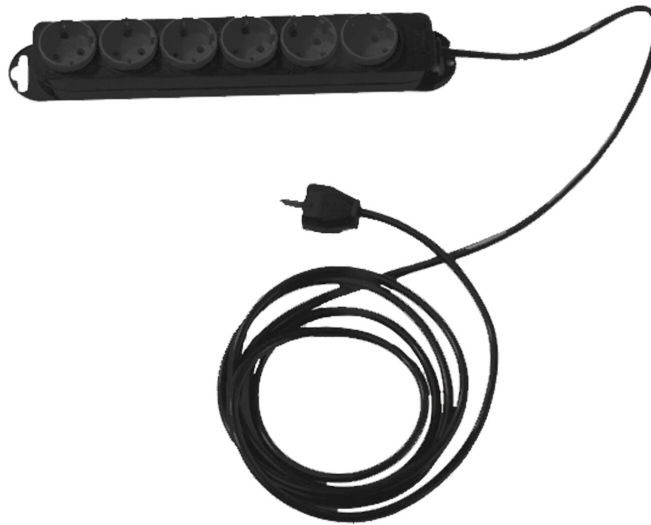

SCHUKO SOCKET

PRODUCT-DETAIL.MODEL-0185

STANDARD VERSION

6-way Schuko socket, black-grey, with 3 m supply cable, 2 screw-on tabs, sockets rotated by 45 degrees.