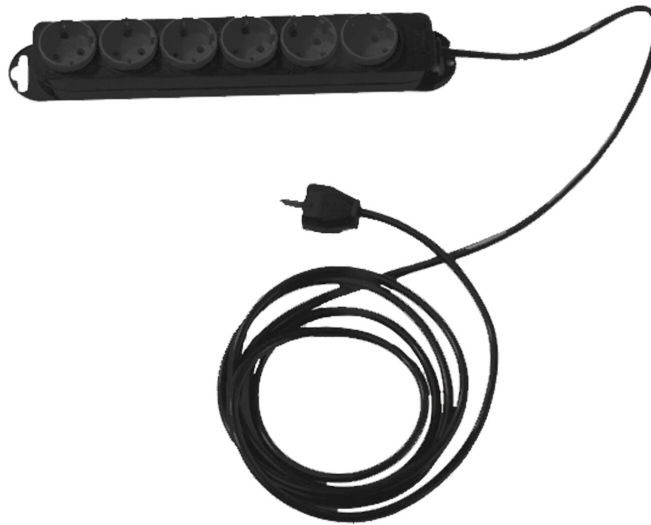

SCHUKO SOCKET PRODUCT-DETAIL.MODEL-0185

STANDARD VERSION

6-way Schuko socket, black-grey, with 3 m supply cable, 2 screw-on tabs, sockets rotated by 45 degrees.

BENEFITS/SPECIALS

Can be retrofitted at any time