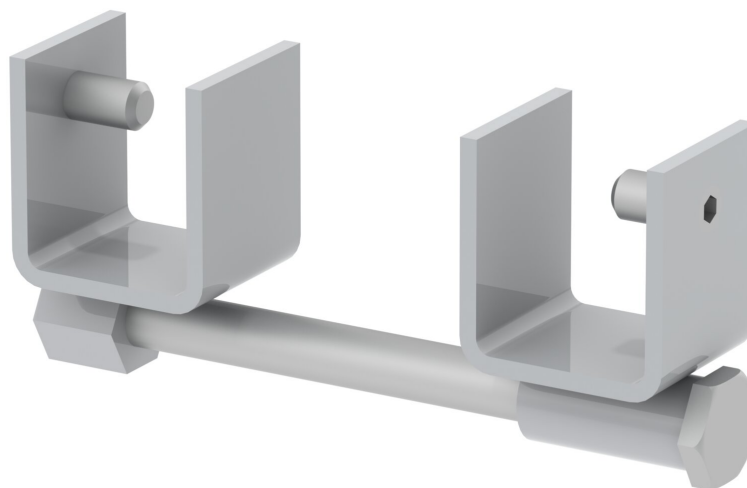

CONNECTING CLAMP

PRODUCT-DETAIL.MODEL-0224

STANDARD VERSION

Connecting clamp for table system wood, steel galvanized