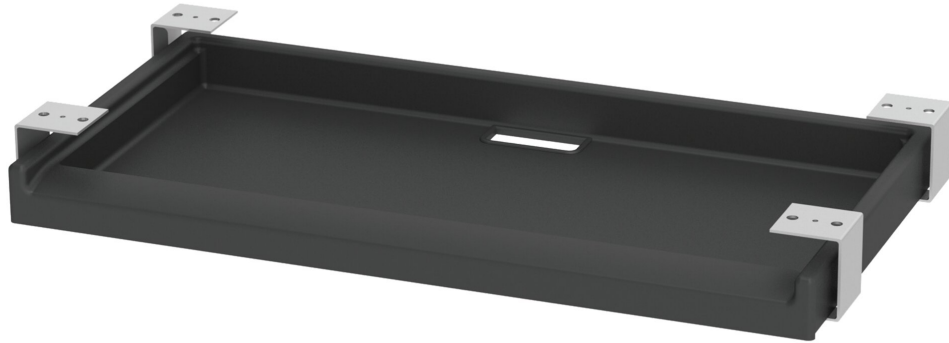

# KEYBOARD PULLOUT

## PRODUCT-DETAIL.MODEL-0909

### STANDARD VERSION

Keyboard drawer for mounting under the table top. Plastic housing with integrated pull-out guide for keyboards from: W 53 cm/D 21 cm/H 5 cm. Gray plastic.

### TECHNICAL SPECIFICATIONS

WIDTH	03 cm
HEIGHT	7 cm
DEPTH	21 cm