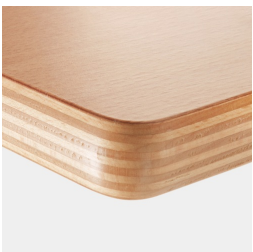

BENCHES SOLID WOOD

PRODUCT-DETAIL.MODEL-9459.004

STANDARD VERSION

Painted bench, seat height 38 cm

Frame: solid beech studs and centre bar, seat: beech multiplex, panel thickness 18 mm

OPTIONS

- Felt floor protectors

TECHNICAL SPECIFICATIONS

WIDTH	120 cm
HEIGHT	38 cm
DEPTH	33 cm
WEIGHT	9 kg

BENEFITS/SPECIALS

Seat made of beech multiplex, HPL coated

Solid beech wood from sustainable forestry with water-based varnish

Painted with environmentally friendly water-based paint.