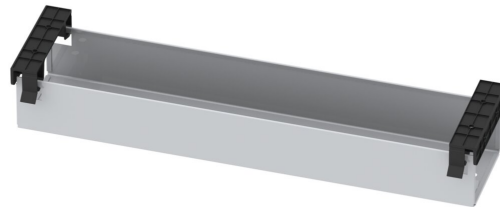

# CABLE TRAY 600 MM

### STANDARD VERSION

Concealed cable management through closed, foldable metal cable tray 125x80 mm

### TECHNICAL SPECIFICATIONS

WIDTH	600 cm
HEIGHT	8 cm
DEPTH	13 cm