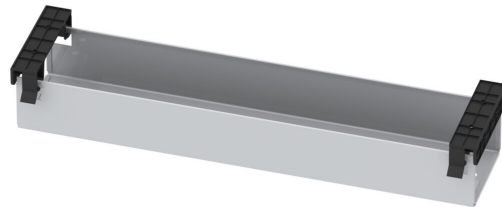

CABLE TRAY 600 MM

PRODUCT-DETAIL.MODEL-0901

STANDARD VERSION

Concealed cable management through closed, foldable metal cable tray 125x80 mm

TECHNICAL SPECIFICATIONS

WIDTH	600 cm
HEIGHT	8 cm
DEPTH	13 cm

BENEFITS/SPECIALS