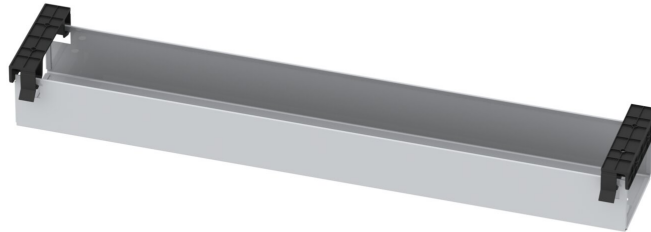

CABLE TRAY 800 MM

PRODUCT-DETAIL.MODEL-0902

STANDARD VERSION

Concealed cable management through closed, foldable metal cable tray 125x80 mm

TECHNICAL SPECIFICATIONS

WIDTH	100 cm
HEIGHT	1 cm
DEPTH	13 cm