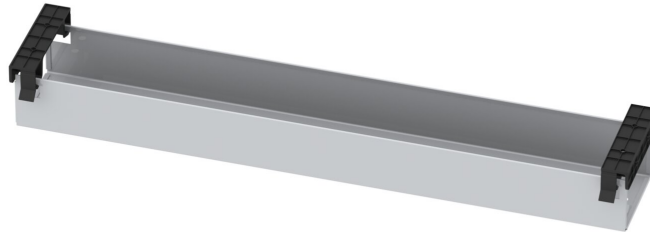

CABLE TRAY 800 MM

PRODUCT-DETAIL.MODEL-0902

STANDARD VERSION

Concealed cable management through closed, foldable metal cable tray 125x80 mm

TECHNICAL SPECIFICATIONS

WIDTH	125 cm
HEIGHT	80 cm
DEPTH	125 cm

BENEFITS/SPECIALS