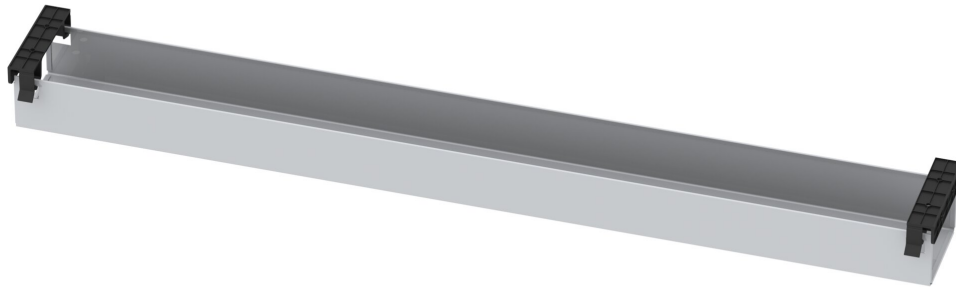

CABLE TRAY 1200 MM

PRODUCT-DETAIL.MODEL-0903

STANDARD VERSION

Concealed cable management through closed, foldable metal cable tray 125x80 mm

TECHNICAL SPECIFICATIONS

WIDTH	1200 cm
HEIGHT	8 cm
DEPTH	125 cm