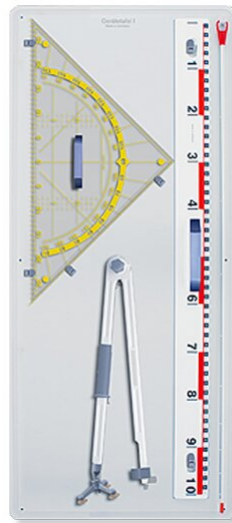

DRAWING TOOL SET 4 PIECES PRODUCT-DETAIL.MODEL-6862

STANDARD VERSION

Set of 4 drawing instruments consisting of: Ruler, compass with board protector, geo-triangle 60 cm and pointer. Magnetic. With tool board.

TECHNICAL SPECIFICATIONS

WIDTH	£0 cm
HEIGHT	1.7 cm
WEIGHT	0 kg

Our range of materials and colors can be found in the A2S material overview.

A2S-Furnishing Systems Ltd.
ASS-Einrichtungssysteme GmbH
info@ass.de
WWW.A2S.COM