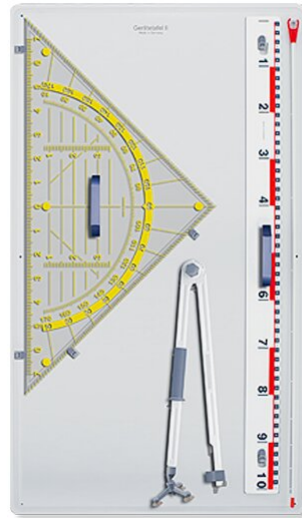

# DRAWING TOOL SET 4 PIECES PRODUCT-DETAIL.MODEL-6863

## STANDARD VERSION

Set of 4 drawing instruments consisting of: Ruler, compass with board protector, geo-triangle 80 cm and pointer. Magnetic. With tool board.

## TECHNICAL SPECIFICATIONS

WIDTH	70 cm
HEIGHT	110 cm
WEIGHT	7 kg

Our range of materials and colors can be found in the A2S material overview.

A2S-Furnishing Systems Ltd.  
ASS-Einrichtungssysteme GmbH  
info@ass.de  
WWW.A2S.COM