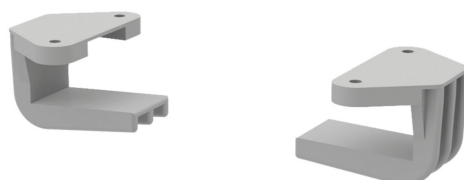

PLASTIC CHAIR SUSPENSION PRODUCT-DETAIL.MODEL-0200

STANDARD VERSION

Plastic chair suspension, per seat.
Suitable for all gliding chairs with closed runners.

BENEFITS/SPECIALS

Can be retrofitted at any time