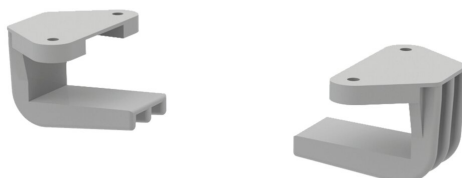

PLASTIC CHAIR SUSPENSION PRODUCT-DETAIL.MODEL-0200

STANDARD VERSION

Plastic chair suspension, per seat.
Suitable for all gliding chairs with closed runners.

BENEFITS/SPECIALS

Can be retrofitted at any time