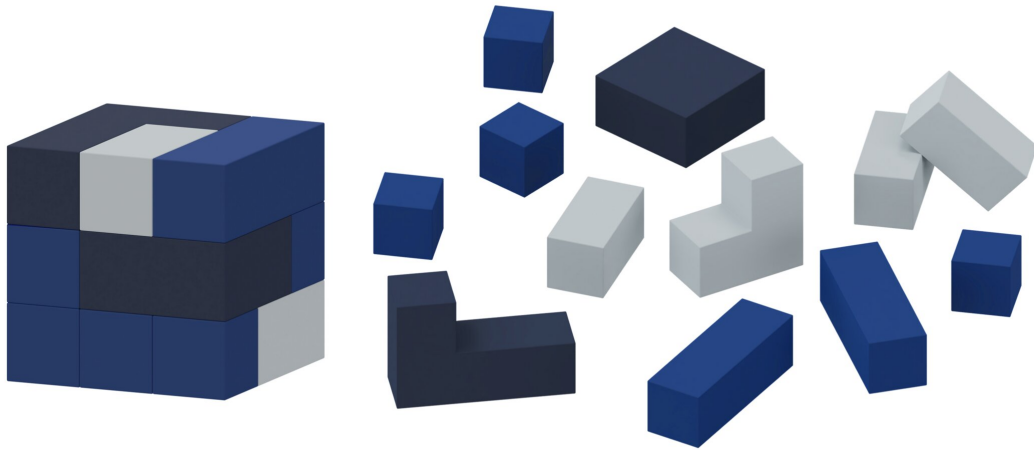

CUBE SET, BLUE

PRODUCT-DETAIL.MODEL-5040.001

STANDARD VERSION

Individual parts for the cube set (12-piece) with outer shell consisting of

4x small cube (330/330/330)

3x small cuboid (660/330/330)

2x small cuboid (990/330/330)

1x large cube (660/660/330)

1x small L-shape (660/660/330)

1x large L-shape (990/660/330)

Outer cover made of tear-resistant Cordura fabric in anthracite gray with Velcro fastener.

Foam (quality: 28/70), removable cover fabric

TECHNICAL SPECIFICATIONS

TOTAL WIDTH	99 cm
TOTAL HEIGHT	99 cm
TOTAL DEPTH	99 cm
WEIGHT	31 kg

BENEFITS/SPECIALS

Storage of all individual elements in a robust outer cover.

Easy cleaning thanks to removable cover fabrics

Durable quality thanks to high-quality workmanship

Outer cover with Velcro fastener and particularly tear-resistant Cordura fabric

Our range of materials and colors can be found in the A2S material overview.