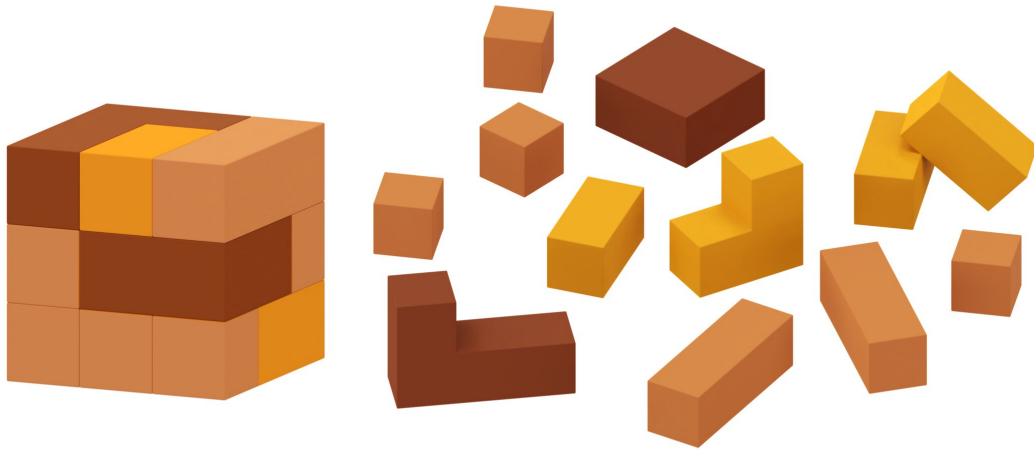

# CUBE SET, ORANGE

### STANDARD VERSION

Individual parts for the cube set (12-piece) with outer shell consisting of

4x small cube (330/330/330)

3x small cuboid (660/330/330)

2x small cuboid (990/330/330)

1x large cube (660/660/330)

1x small L-shape (660/660/330)

1x large L-shape (990/660/330)

Outer cover made of tear-resistant Cordura fabric in anthracite gray with Velcro fastener.

Foam (quality: 28/70), removable cover fabric