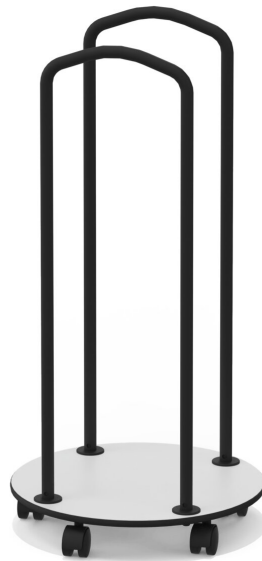

TRANSPORT TROLLEY FOR CHILL SEAT CUSHION

PRODUCT-DETAIL.MODEL-5035.045

STANDARD VERSION

Compact board, highly compressed, black dyed wood fiber board, thickness: 17 mm, decor pure white U0400.
Metal bracket holder epoxy-coated.
Mobile on 5 castors

TECHNICAL SPECIFICATIONS

TOTAL HEIGHT	90 cm
DIAMETER	80 cm
WEIGHT	0 kg

BENEFITS/SPECIALS

For storage and easy transport of CHILL seat cushions.

Our range of materials and colors can be found in the A2S material overview.