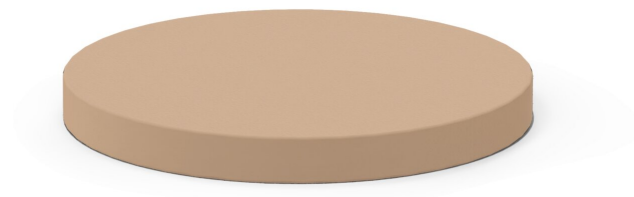

JOYN CIRCULAR FLOOR MAT

PRODUCT-DETAIL.MODEL-5019.008

STANDARD VERSION

Foam core on the inside, underside with anti-slip coating, flame-retardant to DIN 4102-1 B1 in light gray incl. zipper for removing the cover fabric.

OPTIONS

- Upholstery fabric PROTEX (price group 3)
- Upholstery fabric WOOL (price group 3)
- Upholstery fabric KUNSTLEDER B1 (P-a certified)
- Cover fabric ARTIFICIAL LEATHER B1 (price group 4)
- Upholstery fabric PROTEX B1 (P-a certified)
- Upholstery fabric PROTEX B1