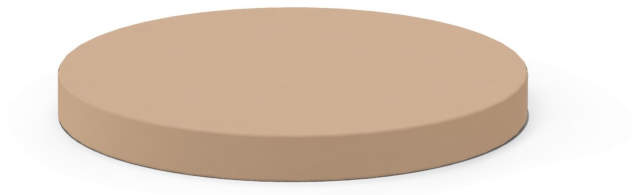

JOYN CIRCULAR FLOOR MAT

PRODUCT-DETAIL.MODEL-5019.008

STANDARD VERSION

Foam core on the inside, underside with anti-slip coating, flame-retardant to DIN 4102-1 B1 in light gray incl. zipper for removing the cover fabric.

OPTIONS

- Upholstery fabric PROTEX (price group 3)
- Upholstery fabric WOOL (price group 3)
- Upholstery fabric KUNSTLEDER B1 (P-a certified)
- Cover fabric ARTIFICIAL LEATHER B1 (price group 4)
- Upholstery fabric PROTEX B1 (P-a certified)
- Upholstery fabric PROTEX B1

High-quality felt seam