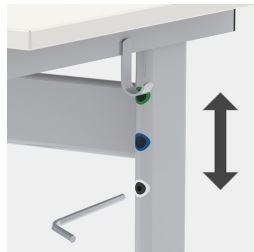

Note: Table height specifications refer to a tabletop thickness of 25 mm.

C-shape frame height adjustable, side parts oval tube: 50/30/2 mm and 100/25/2 mm. Crosspiece flat oval tube: 100/20/1.5 mm, welded in as fascia. Frame epoxy coated, with floor protectors with step protection. Height adjustment by lockable snap lock.

BENEFITS/SPECIALS

Melamine coated table top with robust plastic edge

Optional melamine coated table top with ASSODUR® edge

Optional compact board as table top

Optional table top multiplex melamine coated

Optional melamine coated table top with solid wood edge

Optional WOODMARK table top in shatterproof quality

Height adjustable by means of lockable snap fastener

Includes one satchel hook per seat

Floor protectors with integrated step protection

Due to C-shape no disturbance of the table legs when getting in and out of the table