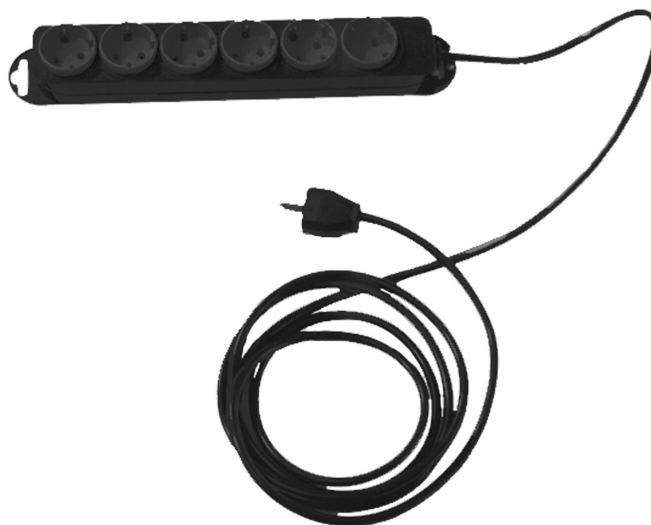

SCHUKO SOCKET MODEL 0185

STANDARD VERSION

6-fold earthed socket black-grey, with 3m supply line

OPTIONS

BENEFITS/SPECIALS

Can be retrofitted at any time

Our range of materials and colors can be found in the A2S material overview.