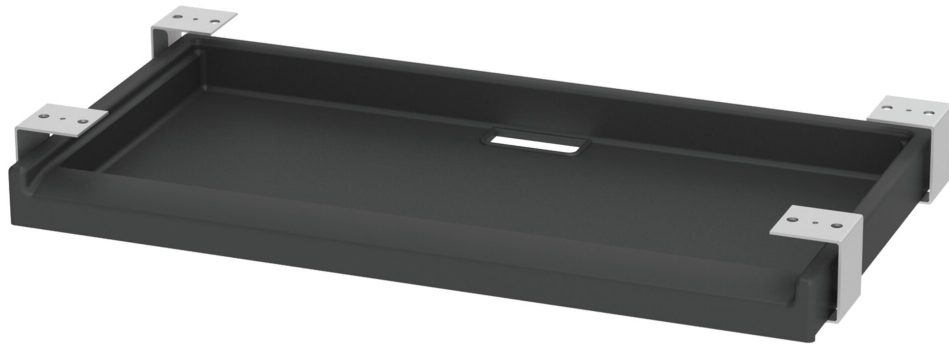

KEYBOARD PULLOUT MODEL 0909

STANDARD VERSION

Keyboard drawer for mounting under the table top. Plastic housing with integrated pull-out guide for keyboards from: W 53 cm/D 21 cm/H 5 cm. Gray plastic.

OPTIONS

TECHNICAL SPECIFICATIONS

WIDTH	53 cm
HEIGHT	6 cm
DEPTH	21 cm