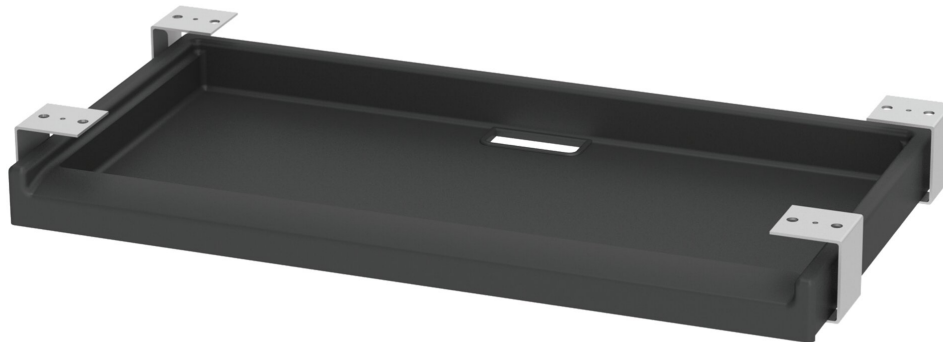

KEYBOARD PULLOUT MODEL 0909

STANDARD VERSION

Keyboard drawer for mounting under the table top. Plastic housing with integrated pull-out guide for keyboards from: W 53 cm/D 21 cm/H 5 cm. Gray plastic.

OPTIONS

TECHNICAL SPECIFICATIONS

WIDTH	53 cm
HEIGHT	6 cm
DEPTH	21 cm