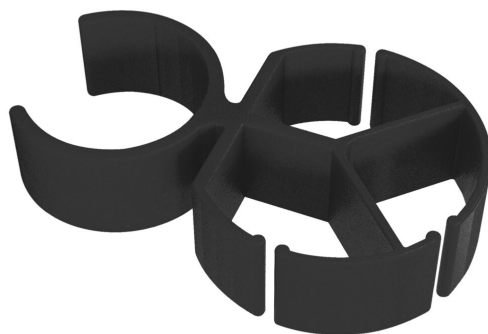

# CABLE CLAMP PLASTIC, Ø38-40MM MODEL 3035.003

## STANDARD VERSION

Three-chamber cable guide clamp made of flexible plastic (black) with clips for fastening. Easy insertion and separate cable routing possible.