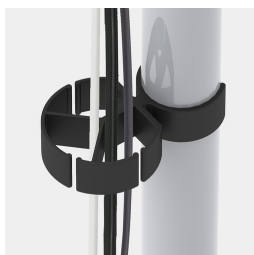

OPTIONS

BENEFITS/SPECIALS

Easy cable insertion with separate cable routing