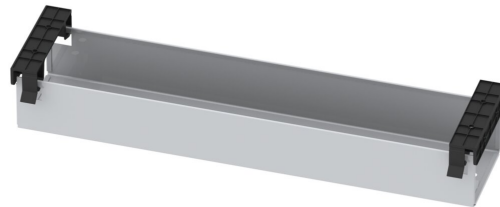

CABLE TRAY 600 MM MODEL 0901

STANDARD VERSION

Concealed cable management through closed, foldable metal cable tray 125x80 mm

OPTIONS

TECHNICAL SPECIFICATIONS

WIDTH	600 cm
HEIGHT	8 cm
DEPTH	13 cm

BENEFITS/SPECIALS