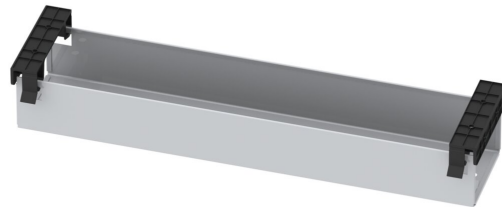

CABLE TRAY 600 MM MODEL 0901

STANDARD VERSION

Concealed cable management through closed, foldable metal cable tray 125x80 mm

OPTIONS

TECHNICAL SPECIFICATIONS

WIDTH	600 cm
HEIGHT	8 cm
DEPTH	13 cm

BENEFITS/SPECIALS