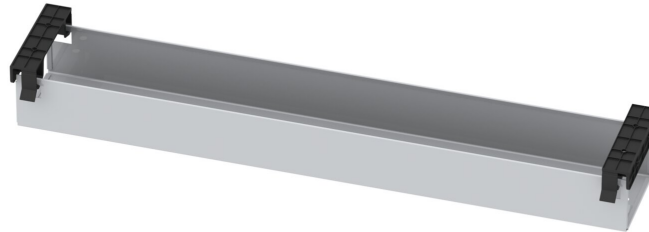

CABLE TRAY 800 MM MODEL 0902

STANDARD VERSION

Concealed cable management through closed, foldable metal cable tray 125x80 mm

OPTIONS

TECHNICAL SPECIFICATIONS

WIDTH	800 cm
HEIGHT	8 cm
DEPTH	13 cm

BENEFITS/SPECIALS