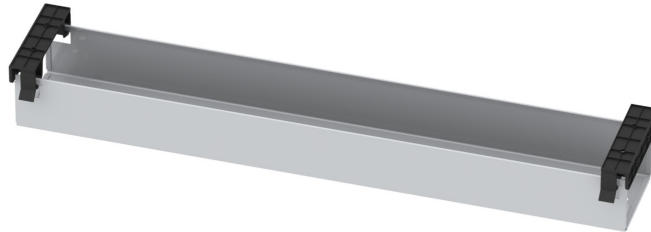

CABLE TRAY 800 MM MODEL 0902

STANDARD VERSION

Concealed cable management through closed, foldable metal cable tray 125x80 mm

OPTIONS

TECHNICAL SPECIFICATIONS

WIDTH	800 cm
HEIGHT	8 cm
DEPTH	13 cm

BENEFITS/SPECIALS